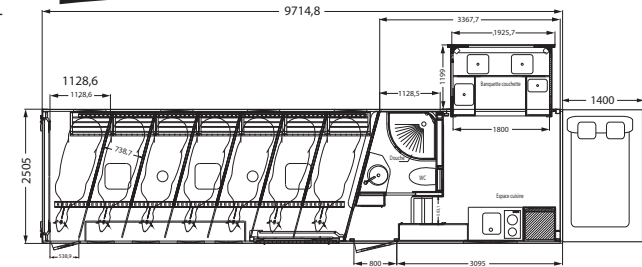

For your comfort...

- Living area with 6 beds and Pop Out
- Bathroom with shower, electric flushing toilet and towel dryer
- Kitchen sink, 2-ring induction hob, micro wave
- Refrigerator
- Clean water tank capacity 350 l
- Used water tank capacity 350 l
- Flat screen TV with DVD player
- Leather bed bench
- Air conditioning and diesel oil heating system

And for that of your horses...

- 6/7 horses in oblique position
- Rear and lateral non-slip loading ramps
- 5/6 sliding "Theault" partitions with removable head dividers
- Shelf for blanket
- Reversing and horse-part cameras
- Rear and lateral working spot light
- 1 tack locker under head and 1 saddle rack

Ascendance

Theault Austria
Pepo Puch
+43 676 886 644 22

Theault Middle East
Nicolas Giroit
+971 506 244 308

Theault Australia
Kevin Blake
+04 0156 5571

Theault Netherlands
Marco Dekker
+31 654 386 920

Theault Belgium
Vanessa Magelincx
+32 497 494 764

Theault Norway
Kristen Klekken
+47 915 953 44

Theault Czech Republic & Slovakia
Jan Hartman
+420 776 072 306

Theault Portugal
Joao Sabino
+351 917 244 459

Theault Denmark
Bent Neergaard
+45 4019 5300

Theault Spain
Juan Carlos Lorenzo
+34 606 215 073

Theault Finland
Gun Järnefelt
+358 405 513 523

Theault Sweden
Ola Torstenson
+46 705 296 178

Theault Germany
Werner Hagstedt
+49 170 475 67 80

Theault Switzerland
Patrick Waeber
+41 792 474 964

Theault Ireland
Claire Murphy
+33 626 946 247

Theault UK
Andrew Dolby
+44 770 364 86 68

Theault Italy
Serge Bruneau
+39 348 584 22 57

International
Vanessa Gau
+33 677 981 052

THEAULT