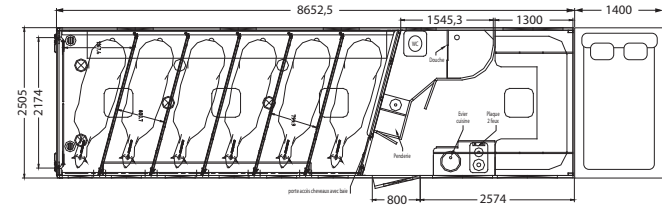

For your comfort...

- Living area with sleeping for 4/5
- Bathroom with shower and toilet
- Kitchen with sink, 2-ring ceramic hob, and 110 l refrigerator
- Clean water tank capacity 350 l
- Used water tank capacity 350 l
- TV and DVD player
- Table and "U"-shaped seating converting to bed
- Air conditioning and independent diesel heating system
- Various storage cupboards

And for your horses...

- 4/5/6 horses in oblique position
- Rear loading ramp
- 3/4/5 standard "Theault" partitions
- Blanket shelf
- Reversing and horse area cameras
- Ramp floodlight
- 1 tack locker under head and one spacious tack room
- Electric air extractor

Family

Theault Austria Pepo Puch +43 676 886 644 22	Theault Middle East Nicolas Girot +971 506 244 308
Theault Australia Kevin Blake +04 0156 5571	Theault Netherlands Marco Dekker +31 654 386 920
Theault Belgium Vanessa Magelinck +32 497 494 764	Theault Norway Kristen Klekken +47 915 953 44
Theault Czech Republic & Slovakia Jan Hartman +420 776 072 306	Theault Portugal Joao Sabino +351 917 244 459
Theault Denmark Bent Neergaard +45 4019 5300	Theault Spain Juan Carlos Lorenzo +34 606 215 073
Theault Finland Gun Järnefelt + 358 405 513 523	Theault Sweden Ola Torstenson +46 705 296 178
Theault Germany Werner Hagstedt +49 170 475 67 80	Theault Switzerland Patrick Waerber +41 792 474 964
Theault Ireland Claire Murphy +33 626 946 247	Theault UK Andrew Dolby +44 770 364 86 68
Theault Italy Serge Bruneau +39 348 584 22 57	International Vanessa Gau +33 677 981 052