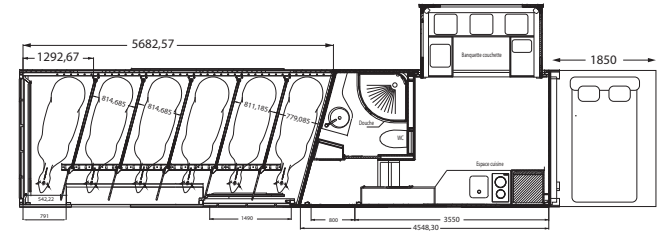

For your comfort...

- Living area with 6 beds and Pop Out
- Bathroom with shower, electrical flushing toilet and towel dryer
- Kitchen sink, 2-ring induction hob with extractor hood and micro wave
- Refrigerator 220 l with freezer 41 l
- Clean water tank capacity 500 l
- Used water tank capacity 350 l
- Flat screen TV with DVD player and Home Cinema
- Leather bed bench
- Air conditioning and diesel oil heating system

And for that of your horses...

- 6 horses in oblique position
- Rear and lateral non-slip loading ramps
- 5 wide sliding "Theault" partitions with removable head dividers
- Shelf for blanket
- Reversing and horse-part cameras
- Rear and lateral working spot lights
- 1 tack locker under head and one saddle rack
- Hydraulic tack box with shelves and 2 saddle holders

Elegance

Theault Austria
Pepo Puch
+43 676 886 644 22

Theault Middle East
Nicolas Giroit
+971 506 244 308

Theault Australia
Kevin Blake
+04 0156 5571

Theault Netherlands
Marco Dekker
+31 654 386 920

Theault Belgium
Vanessa Magelincx
+32 497 494 764

Theault Norway
Kristen Klekken
+47 915 953 44

Theault Czech Republic & Slovakia
Jan Hartman
+420 776 072 306

Theault Portugal
Joao Sabino
+351 917 244 459

Theault Denmark
Bent Neergaard
+45 4019 5300

Theault Spain
Juan Carlos Lorenzo
+34 606 215 073

Theault Finland
Gun Järnefelt
+ 358 405 513 523

Theault Sweden
Ola Torstenson
+46 705 296 178

Theault Germany
Werner Hagstedt
+49 170 475 67 80

Theault Switzerland
Patrick Waerber
+41 792 474 964

Theault Ireland
Claire Murphy
+33 626 946 247

Theault UK
Andrew Dolby
+44 770 364 86 68

Theault Italy
Serge Bruneau
+39 348 584 22 57

International
Vanessa Gau
+33 677 981 052

THEAULT